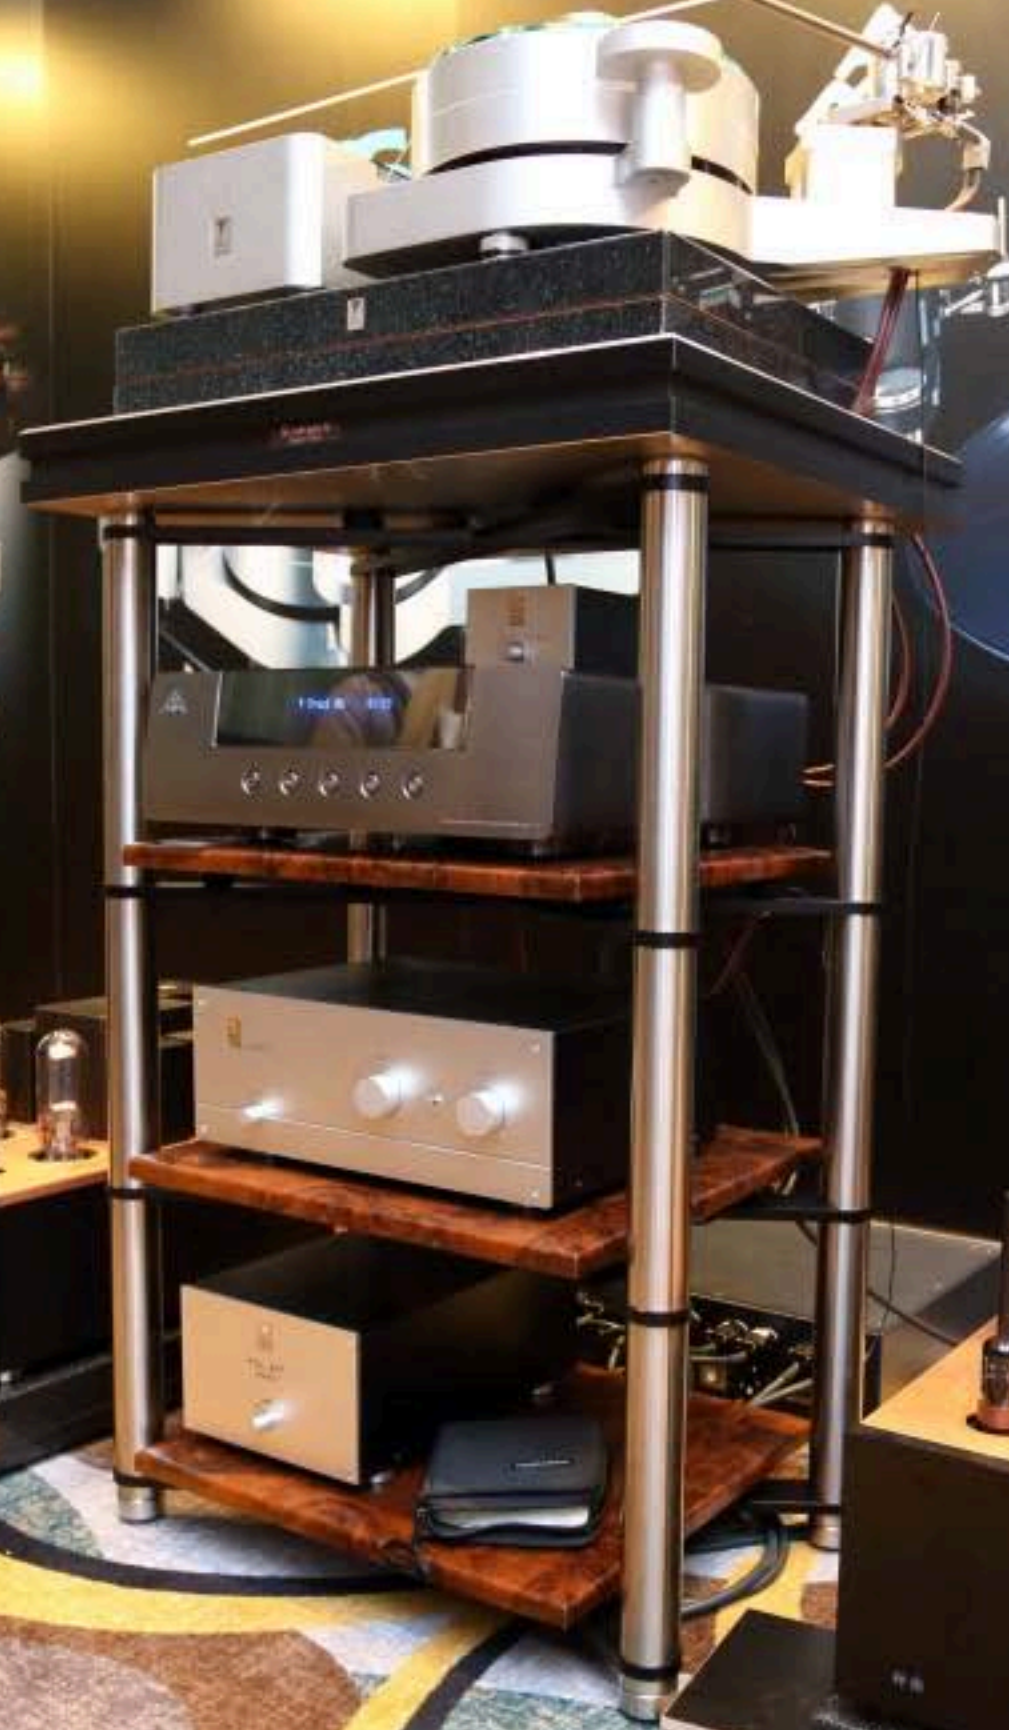

avantgarde
HONG KONG

SYMPOSIUM 整神

聲望音響
avantgarde
HONG KONG